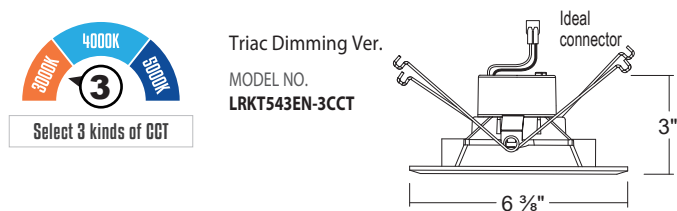

LIGHT SOURCE TEST TABLE

Wattge	2700K	3000K	3500K	4000K	5000K
14 W	1110 lm	1140 lm	1180 lm	1200 lm	1230 lm

CRI 90

DIMENSINONS

ORDERING INFORMATION

1 CCT

Model No.	Description
LRKT543W-EN	5" LED Retrofit / Square Baffle / White / Triac Dimming Ver.
LRKT543B-EN	5" LED Retrofit / Square Baffle / Black / Triac Dimming Ver.
LRKT543SN-EN	5" LED Retrofit / Square Baffle / Satin Nickel / Triac Dimming Ver.
LRKT543BZ-EN	5" LED Retrofit / Square Baffle / Bronze / Triac Dimming Ver.