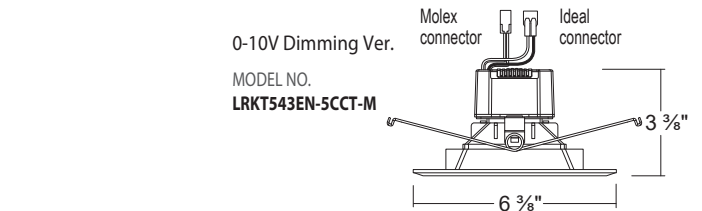

LIGHT SOURCE TEST TABLE

Wattge	2700K	3000K	3500K	4000K	5000K
14 W	1110 lm	1140 lm	1180 lm	1200 lm	1230 lm

CRI 90

DIMENSINONS

ORDERING INFORMATION

1 CCT

Model No.	Description
LRKT543W-EN	5" LED Retrofit / Square Baffle / White / Triac Dimming Ver.
LRKT543B-EN	5" LED Retrofit / Square Baffle / Black / Triac Dimming Ver.
LRKT543SN-EN	5" LED Retrofit / Square Baffle / Satin Nickel / Triac Dimming Ver.
LRKT543BZ-EN	5" LED Retrofit / Square Baffle / Bronze / Triac Dimming Ver.