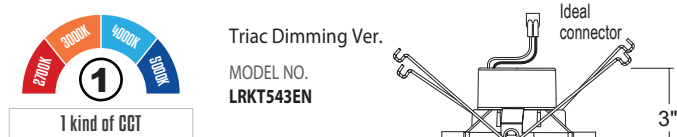

LIGHT SOURCE TEST TABLE

Wattge	2700K	3000K	3500K	4000K	5000K
14 W	1110 lm	1140 lm	1180 lm	1200 lm	1230 lm

CRI 90

DIMENSINONS

ORDERING INFORMATION

1 CCT

Model No.	Description
LRKT543W-EN	5" LED Retrofit / Square Baffle / White / Triac Dimming Ver.
LRKT543B-EN	5" LED Retrofit / Square Baffle / Black / Triac Dimming Ver.
LRKT543SN-EN	5" LED Retrofit / Square Baffle / Satin Nickel / Triac Dimming Ver.
LRKT543BZ-EN	5" LED Retrofit / Square Baffle / Bronze / Triac Dimming Ver.